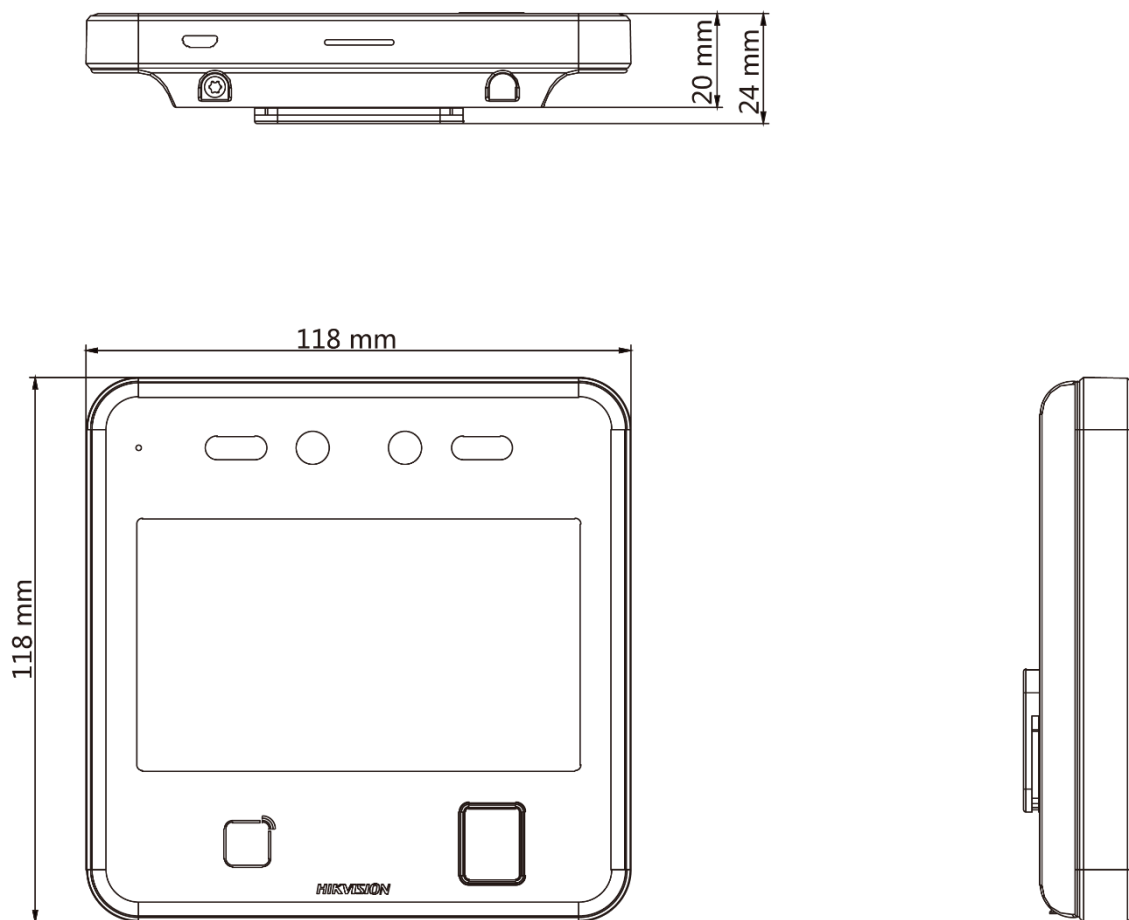

▪ Dimension